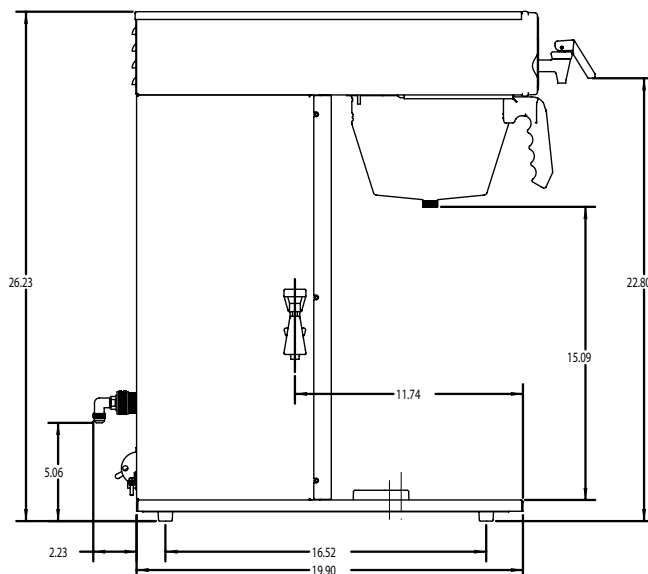

Dimensions & Specifications

Model	Product #	Volts	Amps	Total Watts	Capacity	Cubic Measure	Shipping Weight	Cord Attached

All ICB-DV models share the specifications shown below:

		120	14	1700	4.9 gal/hr	7.3 ft³	47.5 lbs	Yes*
		120/208	13.8	2900	8.5 gal/hr			
		120/240	16.8	4050	11.3 gal/hr			

ICB-DV	36600.0000	<i>Stainless</i>
	36600.0004	<i>Black</i>
	36600.0014	<i>Stainless, lower side faucet self-serve model</i>

*Power cord (NEMA 5-15P) 15 Amp-120V machine only.

Electrical: 120 volt, 15 amp. models require 2-wires plus ground service rated 120V, single phase, 60 Hz. If wired for 120/208V or 120/240V, requires 3 wires plus ground service rated 120/208V or 120/240V, single phase, 60Hz. An internal terminal block is configured for connection to a 3-wire plus ground.

Plumbing: 20-90 psi (138-621 kPa). Supplied with 3/8" male flare fitting. Requires minimum of .8 gpm water flow.

Bunn-O-Matic® Corporation - 1400 Stevenson Drive Springfield, Illinois 62703 • 800-637-8606 • 217-529-6601 • Fax 217-529-6644 • www.bunn.com

BUNN® practices continuous product research and improvement. We reserve the right to change specifications and product design without notice. Such revisions do not entitle the buyer to corresponding changes, improvements, additions or replacements for previously purchased equipment.

All dimensions shown in inches.

4/13 © Bunn-O-Matic Corporation