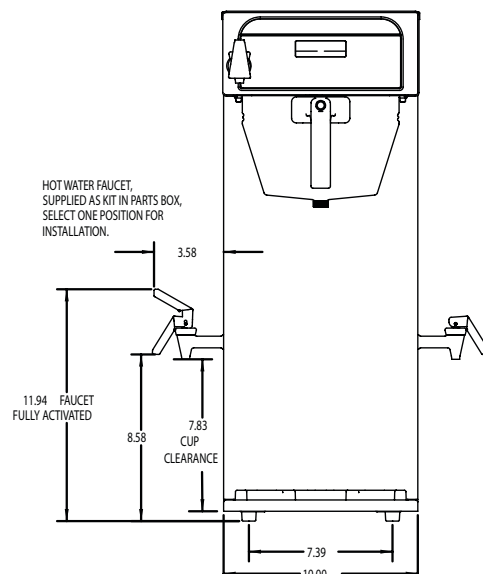

Dimensions & Specifications

Model	Product #	Volts	Amps	Total Watts	Capacity	Cubic Measure	Shipping Weight	Cord Attached

All ICB-DV models share the specifications shown below:

		120	14	1700	4.9 gal/hr	7.3 ft³	47.5 lbs	Yes*
		120/208	13.8	2900	8.5 gal/hr			
		120/240	16.8	4050	11.3 gal/hr			

ICB-DV	36600.0000	<i>Stainless</i>
	36600.0004	<i>Black</i>
	36600.0014	<i>Stainless, lower side faucet self-serve model</i>

*Power cord (NEMA 5-15P) 15 Amp-120V machine only.

Electrical: 120 volt, 15 amp. models require 2-wires plus ground service rated 120V, single phase, 60 Hz. If wired for 120/208V or 120/240V, requires 3 wires plus ground service rated 120/208V or 120/240V, single phase, 60Hz. An internal terminal block is configured for connection to a 3-wire plus ground.

Plumbing: 20-90 psi (138-621 kPa). Supplied with 3/8" male flare fitting. Requires minimum of .8 gpm water flow.

Bunn-O-Matic® Corporation - 1400 Stevenson Drive Springfield, Illinois 62703 • 800-637-8606 • 217-529-6601 • Fax 217-529-6644 • www.bunn.com

BUNN® practices continuous product research and improvement. We reserve the right to change specifications and product design without notice. Such revisions do not entitle the buyer to corresponding changes, improvements, additions or replacements for previously purchased equipment.

All dimensions shown in inches.

4/13 © Bunn-O-Matic Corporation