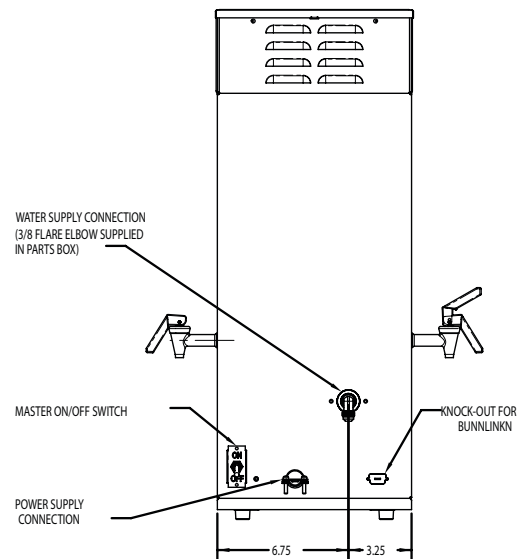

Dimensions & Specifications

Model	Product #	Volts	Amps	Total Watts	Capacity	Cubic Measure	Shipping Weight	Cord Attached

All ICB-DV models share the specifications shown below:

		120	14	1700	4.9 gal/hr	7.3 ft³	47.5 lbs	Yes*
		120/208	13.8	2900	8.5 gal/hr			
		120/240	16.8	4050	11.3 gal/hr			

ICB-DV	36600.0000	<i>Stainless</i>
	36600.0004	<i>Black</i>
	36600.0014	<i>Stainless, lower side faucet self-serve model</i>

*Power cord (NEMA 5-15P) 15 Amp-120V machine only.

Electrical: 120 volt, 15 amp. models require 2-wires plus ground service rated 120V, single phase, 60 Hz. If wired for 120/208V or 120/240V, requires 3 wires plus ground service rated 120/208V or 120/240V, single phase, 60Hz. An internal terminal block is configured for connection to a 3-wire plus ground.

Plumbing: 20-90 psi (138-621 kPa). Supplied with 3/8" male flare fitting. Requires minimum of .8 gpm water flow.

Bunn-O-Matic® Corporation - 1400 Stevenson Drive Springfield, Illinois 62703 • 800-637-8606 • 217-529-6601 • Fax 217-529-6644 • www.bunn.com

BUNN® practices continuous product research and improvement. We reserve the right to change specifications and product design without notice. Such revisions do not entitle the buyer to corresponding changes, improvements, additions or replacements for previously purchased equipment.

All dimensions shown in inches.

4/13 © Bunn-O-Matic Corporation