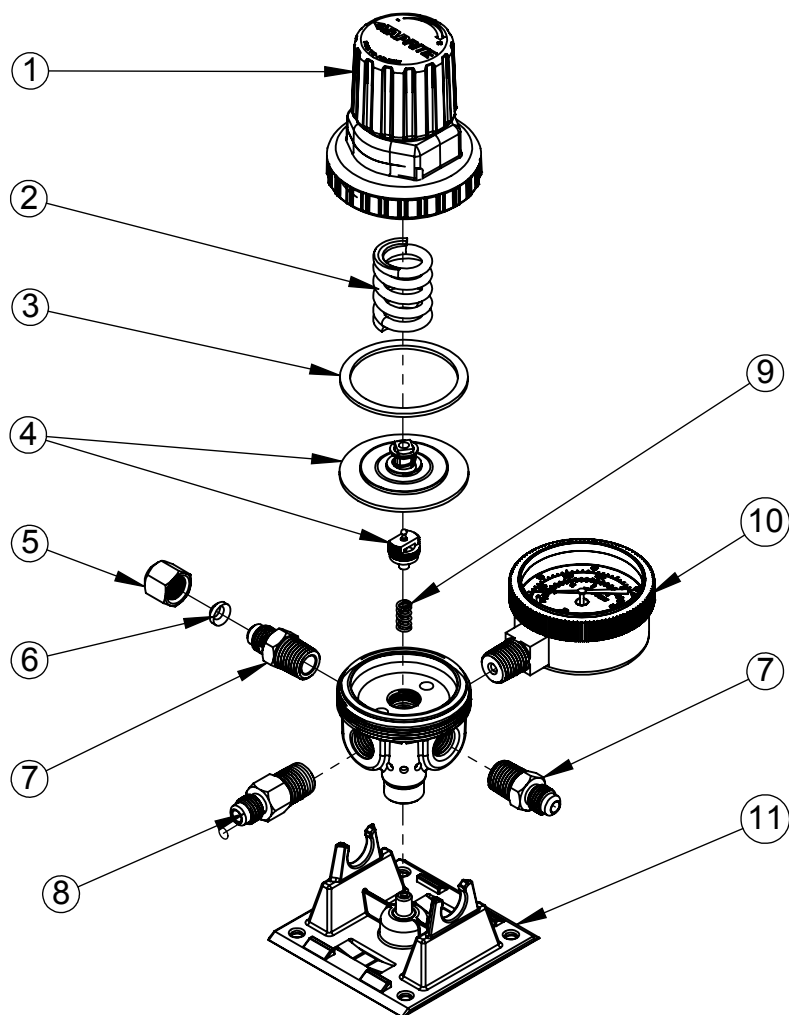

T5261SN REGULATOR ASSEMBLY

PARTS BREAKDOWN

<u>ITEM</u>	<u>PART NO</u>	<u>DESCRIPTION</u>
1.	740-601	-POLY BONNET ASSEMBLY, GOLD CAP
2.	***	-HIGH PRESSURE DIAPHRAGM SPRING
3.	***	-DIAPHRAGM/BONNET GASKET
4.	7740-15	-DIAPHRAGM REPAIR KIT - 2" BALL/SOCKET TYPE DIAPHRAGM, CAPSULE, AND FLAT SEAL
5.	5232B	-CAP, 1/4" SAE FLARE
6.	***	-FLARE WASHER
7.	5153B	-1/4" SAE FLARE FITTING
8.	5436	-1/4" SAE FLARE FITTING WITH BALL CHECK
9.	***	-CAPSULE SPRING
10.	624-1	-100 PSI GAUGE
11.	08-1080-00	-POLY BRACKET, SNAP FIT

*** NOT NORMALLY REPLACED WHEN REPAIRING REGULATOR