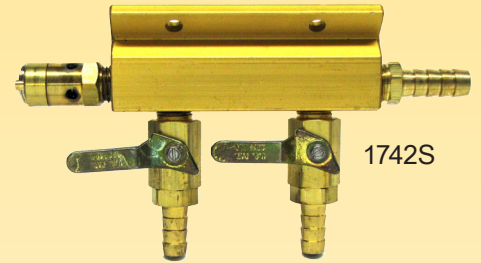

AIR DISTRIBUTORS

Model Number	Description (Anodized Aluminum unless otherwise noted)
1741-1	Manifold, 1-way, 1 ³ / ₄ " long-manifold body, no fittings
1741	Manifold, 1-way without safety, 3/8" barb X 5/16" barb shutoff
1741S	Manifold, 1-way with safety, 3/8" barb X 5/16" barb shutoff
1742-1	Manifold, 2-way, 3 ³ / ₄ " long-manifold body, no fittings
1742	Manifold, 2-way without safety, 3/8" barb X (2) 5/16" barb shutoff
1742S	Manifold, 2-way with safety, 3/8" barb X (2) 5/16" barb shutoff
1743-1	Manifold, 3-way, 5 ³ / ₄ " long-manifold body, no fittings
1743	Manifold, 3-way without safety, 3/8" barb X (3) 5/16" barb shutoff
1743S	Manifold, 3-way with safety, 3/8" barb X (3) 5/16" barb shutoff
1744-1	Manifold, 4-way, 7 ³ / ₄ " long-manifold body, no fittings
1744	Manifold, 4-way without safety, 3/8" barb X (4) 5/16" barb shutoff
1744S	Manifold, 4-way with safety, 3/8" barb X (4) 5/16" barb shutoff
70163-02	Manifold, Brass, 2-way with safety, 3/8" barb X (2) 5/16" barb shutoff
70163-04	Manifold, Brass, 4-way with safety, 3/8" barb X (4) 5/16" barb shutoff

1741

1742

1742S

1744S

1744

70163-02

1743S

Other configurations may be available – please call 800-779-8488!