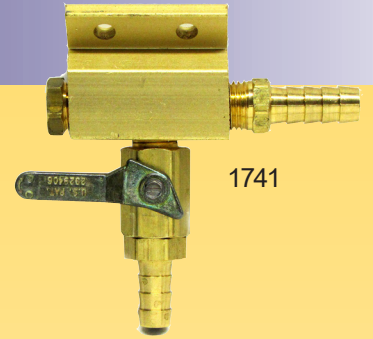

AIR DISTRIBUTORS

Model Number	Description (Anodized Aluminum unless otherwise noted)
1741-1	Manifold, 1-way, 1 ³ / ₄ " long-manifold body, no fittings
1741	Manifold, 1-way without safety, 3/8" barb X 5/16" barb shutoff
1741S	Manifold, 1-way with safety, 3/8" barb X 5/16" barb shutoff
1742-1	Manifold, 2-way, 3 ³ / ₄ " long-manifold body, no fittings
1742	Manifold, 2-way without safety, 3/8" barb X (2) 5/16" barb shutoff
1742S	Manifold, 2-way with safety, 3/8" barb X (2) 5/16" barb shutoff
1743-1	Manifold, 3-way, 5 ³ / ₄ " long-manifold body, no fittings
1743	Manifold, 3-way without safety, 3/8" barb X (3) 5/16" barb shutoff
1743S	Manifold, 3-way with safety, 3/8" barb X (3) 5/16" barb shutoff
1744-1	Manifold, 4-way, 7 ³ / ₄ " long-manifold body, no fittings
1744	Manifold, 4-way without safety, 3/8" barb X (4) 5/16" barb shutoff
1744S	Manifold, 4-way with safety, 3/8" barb X (4) 5/16" barb shutoff
70163-02	Manifold, Brass, 2-way with safety, 3/8" barb X (2) 5/16" barb shutoff
70163-04	Manifold, Brass, 4-way with safety, 3/8" barb X (4) 5/16" barb shutoff

1741

1742

1742S

1744S

1744

70163-02

1743S

Other configurations may be available – please call 800-779-8488!