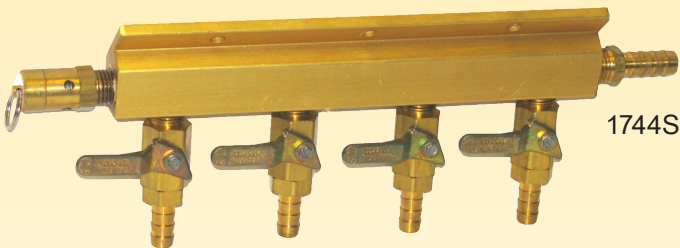

AIR DISTRIBUTORS

Model Number	Description (Anodized Aluminum unless otherwise noted)
1741-1	Manifold, 1-way, 1 ³ / ₄ " long-manifold body, no fittings
1741	Manifold, 1-way without safety, 3/8" barb X 5/16" barb shutoff
1741S	Manifold, 1-way with safety, 3/8" barb X 5/16" barb shutoff
1742-1	Manifold, 2-way, 3 ³ / ₄ " long-manifold body, no fittings
1742	Manifold, 2-way without safety, 3/8" barb X (2) 5/16" barb shutoff
1742S	Manifold, 2-way with safety, 3/8" barb X (2) 5/16" barb shutoff
1743-1	Manifold, 3-way, 5 ³ / ₄ " long-manifold body, no fittings
1743	Manifold, 3-way without safety, 3/8" barb X (3) 5/16" barb shutoff
1743S	Manifold, 3-way with safety, 3/8" barb X (3) 5/16" barb shutoff
1744-1	Manifold, 4-way, 7 ³ / ₄ " long-manifold body, no fittings
1744	Manifold, 4-way without safety, 3/8" barb X (4) 5/16" barb shutoff
1744S	Manifold, 4-way with safety, 3/8" barb X (4) 5/16" barb shutoff
70163-02	Manifold, Brass, 2-way with safety, 3/8" barb X (2) 5/16" barb shutoff
70163-04	Manifold, Brass, 4-way with safety, 3/8" barb X (4) 5/16" barb shutoff

1741

1742

1742S

1744S

1744

70163-02

1743S

Other configurations may be available – please call 800-779-8488!