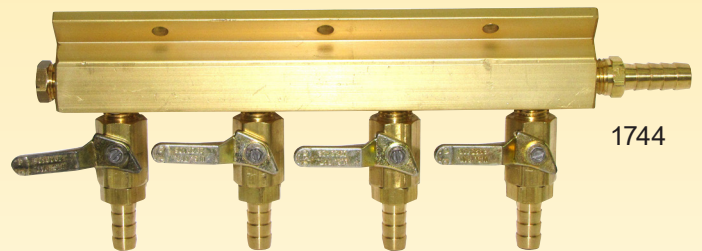

AIR DISTRIBUTORS

Model Number	Description (Anodized Aluminum unless otherwise noted)
1741-1	Manifold, 1-way, 1 ³ / ₄ " long-manifold body, no fittings
1741	Manifold, 1-way without safety, 3/8" barb X 5/16" barb shutoff
1741S	Manifold, 1-way with safety, 3/8" barb X 5/16" barb shutoff
1742-1	Manifold, 2-way, 3 ³ / ₄ " long-manifold body, no fittings
1742	Manifold, 2-way without safety, 3/8" barb X (2) 5/16" barb shutoff
1742S	Manifold, 2-way with safety, 3/8" barb X (2) 5/16" barb shutoff
1743-1	Manifold, 3-way, 5 ³ / ₄ " long-manifold body, no fittings
1743	Manifold, 3-way without safety, 3/8" barb X (3) 5/16" barb shutoff
1743S	Manifold, 3-way with safety, 3/8" barb X (3) 5/16" barb shutoff
1744-1	Manifold, 4-way, 7 ³ / ₄ " long-manifold body, no fittings
1744	Manifold, 4-way without safety, 3/8" barb X (4) 5/16" barb shutoff
1744S	Manifold, 4-way with safety, 3/8" barb X (4) 5/16" barb shutoff
70163-02	Manifold, Brass, 2-way with safety, 3/8" barb X (2) 5/16" barb shutoff
70163-04	Manifold, Brass, 4-way with safety, 3/8" barb X (4) 5/16" barb shutoff

1741

1742

1742S

1744S

1744

70163-02

1743S

Other configurations may be available – please call 800-779-8488!