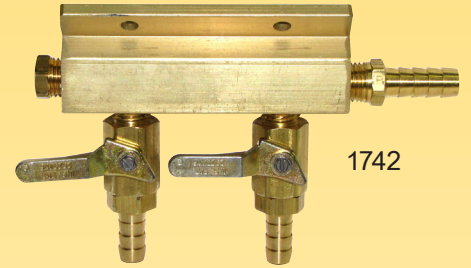

AIR DISTRIBUTORS

Model Number	Description (Anodized Aluminum unless otherwise noted)
1741-1	Manifold, 1-way, 1 ³ / ₄ " long-manifold body, no fittings
1741	Manifold, 1-way without safety, 3/8" barb X 5/16" barb shutoff
1741S	Manifold, 1-way with safety, 3/8" barb X 5/16" barb shutoff
1742-1	Manifold, 2-way, 3 ³ / ₄ " long-manifold body, no fittings
1742	Manifold, 2-way without safety, 3/8" barb X (2) 5/16" barb shutoff
1742S	Manifold, 2-way with safety, 3/8" barb X (2) 5/16" barb shutoff
1743-1	Manifold, 3-way, 5 ³ / ₄ " long-manifold body, no fittings
1743	Manifold, 3-way without safety, 3/8" barb X (3) 5/16" barb shutoff
1743S	Manifold, 3-way with safety, 3/8" barb X (3) 5/16" barb shutoff
1744-1	Manifold, 4-way, 7 ³ / ₄ " long-manifold body, no fittings
1744	Manifold, 4-way without safety, 3/8" barb X (4) 5/16" barb shutoff
1744S	Manifold, 4-way with safety, 3/8" barb X (4) 5/16" barb shutoff
70163-02	Manifold, Brass, 2-way with safety, 3/8" barb X (2) 5/16" barb shutoff
70163-04	Manifold, Brass, 4-way with safety, 3/8" barb X (4) 5/16" barb shutoff

1741

1742

1742S

1744S

1744

70163-02

1743S

Other configurations may be available – please call 800-779-8488!