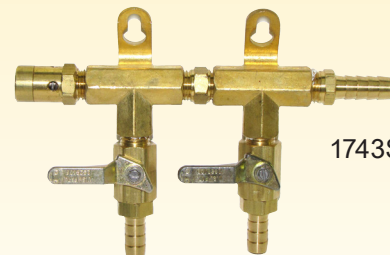

AIR DISTRIBUTORS

Model Number	Description (Anodized Aluminum unless otherwise noted)
1741-1	Manifold, 1-way, 1 ³ / ₄ " long-manifold body, no fittings
1741	Manifold, 1-way without safety, 3/8" barb X 5/16" barb shutoff
1741S	Manifold, 1-way with safety, 3/8" barb X 5/16" barb shutoff
1742-1	Manifold, 2-way, 3 ³ / ₄ " long-manifold body, no fittings
1742	Manifold, 2-way without safety, 3/8" barb X (2) 5/16" barb shutoff
1742S	Manifold, 2-way with safety, 3/8" barb X (2) 5/16" barb shutoff
1743-1	Manifold, 3-way, 5 ³ / ₄ " long-manifold body, no fittings
1743	Manifold, 3-way without safety, 3/8" barb X (3) 5/16" barb shutoff
1743S	Manifold, 3-way with safety, 3/8" barb X (3) 5/16" barb shutoff
1744-1	Manifold, 4-way, 7 ³ / ₄ " long-manifold body, no fittings
1744	Manifold, 4-way without safety, 3/8" barb X (4) 5/16" barb shutoff
1744S	Manifold, 4-way with safety, 3/8" barb X (4) 5/16" barb shutoff
70163-02	Manifold, Brass, 2-way with safety, 3/8" barb X (2) 5/16" barb shutoff
70163-04	Manifold, Brass, 4-way with safety, 3/8" barb X (4) 5/16" barb shutoff

1741

1742

1742S

1744S

1744

70163-02

1743S

Other configurations may be available – please call 800-779-8488!