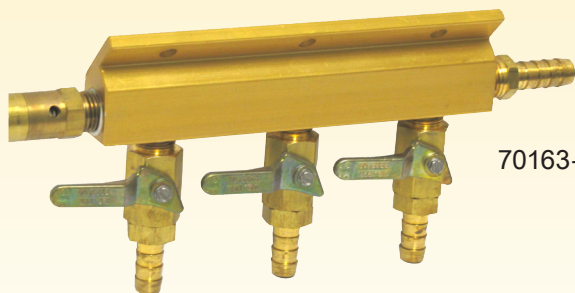

AIR DISTRIBUTORS

Model Number	Description (Anodized Aluminum unless otherwise noted)
1741-1	Manifold, 1-way, 1 ³ / ₄ " long-manifold body, no fittings
1741	Manifold, 1-way without safety, 3/8" barb X 5/16" barb shutoff
1741S	Manifold, 1-way with safety, 3/8" barb X 5/16" barb shutoff
1742-1	Manifold, 2-way, 3 ³ / ₄ " long-manifold body, no fittings
1742	Manifold, 2-way without safety, 3/8" barb X (2) 5/16" barb shutoff
1742S	Manifold, 2-way with safety, 3/8" barb X (2) 5/16" barb shutoff
1743-1	Manifold, 3-way, 5 ³ / ₄ " long-manifold body, no fittings
1743	Manifold, 3-way without safety, 3/8" barb X (3) 5/16" barb shutoff
1743S	Manifold, 3-way with safety, 3/8" barb X (3) 5/16" barb shutoff
1744-1	Manifold, 4-way, 7 ³ / ₄ " long-manifold body, no fittings
1744	Manifold, 4-way without safety, 3/8" barb X (4) 5/16" barb shutoff
1744S	Manifold, 4-way with safety, 3/8" barb X (4) 5/16" barb shutoff
70163-02	Manifold, Brass, 2-way with safety, 3/8" barb X (2) 5/16" barb shutoff
70163-04	Manifold, Brass, 4-way with safety, 3/8" barb X (4) 5/16" barb shutoff

1741

1742

1742S

1744S

1744

70163-02

1743S

Other configurations may be available – please call 800-779-8488!